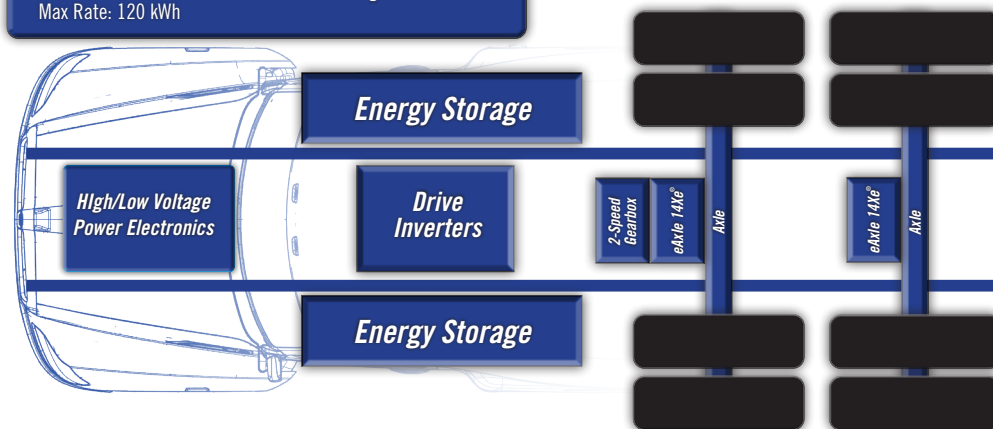

Performance

DC Fast Charging
SAE J1772 CCS1
Max Rate: 120 kW

AC Charger
Full Charge: 18-36 hours